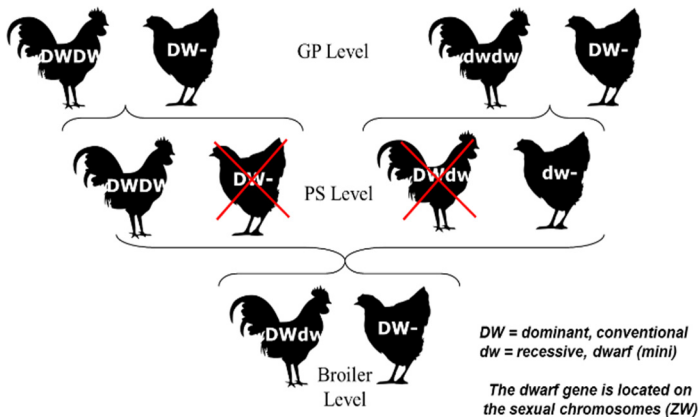

HUBBARD F15

Hubbard

YOUR CHOICE, OUR COMMITMENT

Hubbard is a company of

 **GROUPE GRIMAUD**
Giving life to Performance

www.hubbardbreeders.com

LOWEST LIVE COSTS & TOTAL MEAT

The Hubbard F15 Package is undoubtedly the product which best symbolises the "Less Feed, More Meat" concept, and is primarily characterised by the gains it offers in terms of feed and breeder density.

The most striking feature of the Hubbard F15 Breeder is its size, genetically selected to obtain a standard-sized broiler from a dwarf breeder. When permitted the Hubbard F15 Female can be housed at a density 20 to 25% higher per m² than a standard breeder. The feed savings per hen come to an average of **8 kg/hen or 371 g/chick at 64 weeks**, giving this product a highly significant economic benefit.

Combined with the genetic white or yellow Hubbard males, the Hubbard F15 female enables production of a chicken offering the flexibility required by the modern poultry industry in terms of live cost and overall meat yield, across all ranges with a live weight of **1.5 to 2.8 kg**. Like its parents, the Hubbard F15 Broiler has one of the very **best FCR's**. Finally, its strengths also include carcass quality and liveability.

BREEDER PERFORMANCES GOALS

BREEDER LEVEL		
Bodyweight at 20 weeks	1,930 - 1,975 g	4.3 - 4.4 lbs
Bodyweight at 64 weeks	3,155 - 3,225 g	7.0 - 7.1 lbs
TE/HH at 64 weeks	176.7	
HE/HH at 64 weeks	168	
Average hatchability at 64 weeks	83.1%	
Chick /HH at 64 weeks	139.6	
Feed consumption including males	0 - 64 weeks	20 - 64 weeks
Per total egg produced	293 g	240 g
Per hatching egg produced	308 g	253 g
Per chick produced	371 g	305 g