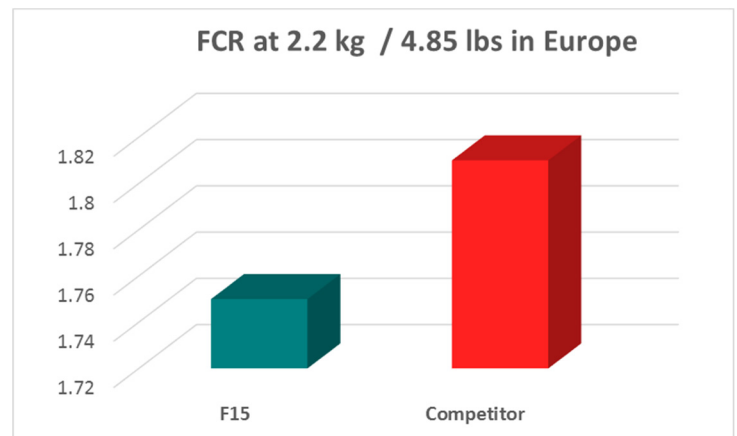

HUBBARD F15

Hubbard

YOUR CHOICE, OUR COMMITMENT

Hubbard is a company of

 **GROUPE GRIMAUD**
Giving life to Performance

www.hubbardbreeders.com

LOWEST LIVE COSTS & TOTAL MEAT

The Hubbard F15 Package is undoubtedly the product which best symbolises the "Less Feed, More Meat" concept, and is primarily characterised by the gains it offers in terms of feed and breeder density.

The most striking feature of the Hubbard F15 Breeder is its size, genetically selected to obtain a standard-sized broiler from a dwarf breeder. When permitted the Hubbard F15 Female can be housed at a density 20 to 25% higher per m² than a standard breeder. The feed savings per hen come to an average of **8 kg/hen or 371 g/chick at 64 weeks**, giving this product a highly significant economic benefit.

Combined with the genetic white or yellow Hubbard males, the Hubbard F15 female enables production of a chicken offering the flexibility required by the modern poultry industry in terms of live cost and overall meat yield, across all ranges with a live weight of **1.5 to 2.8 kg**. Like its parents, the Hubbard F15 Broiler has one of the very **best FCR's**. Finally, its strengths also include carcass quality and liveability.

BREEDER PERFORMANCES GOALS

BREEDER LEVEL		
Bodyweight at 20 weeks	1,930 - 1,975 g	4.3 - 4.4 lbs
Bodyweight at 64 weeks	3,155 - 3,225 g	7.0 - 7.1 lbs
TE/HH at 64 weeks	176.7	
HE/HH at 64 weeks	168	
Average hatchability at 64 weeks	83.1%	
Chick /HH at 64 weeks	139.6	
Feed consumption including males	0 - 64 weeks	20 - 64 weeks
Per total egg produced	293 g	240 g
Per hatching egg produced	308 g	253 g
Per chick produced	371 g	305 g